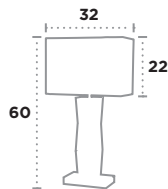

Mirror

UK Product Code	5110BK
EU Product Code	 EU5110BK
Body Finish	Mirror Glass
Shade Finish	Black Oblong Matt Fabric Shade
Lamp	E27 / Max Watt 1 x 60W

Bravo

UK Product Code	4318CC-1
EU Product Code	 EU4318CC-1
Body Finish	Chrome / Black Ceramic
Shade Finish	Black Square Fabric Shade
Lamp	E27 / Max Watt 1 x 60W

Mirror

UK Product Code	1610BK
EU Product Code	 EU1610BK
Body Finish	Black / Mirror
Shade Finish	Black Faux Silk Shade
Lamp	E27 / Max Watt 1 x 60W

Mirror

UK Product Code	1610
EU Product Code	 EU1610
Body Finish	Chrome / Mirror
Shade Finish	White Faux Silk Shade
Lamp	E27 / Max Watt 1 x 60W