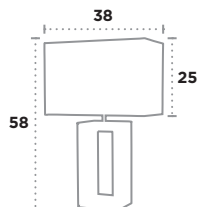

Mirror

UK Product Code	5110BK
EU Product Code	 EU5110BK
Body Finish	Mirror Glass
Shade Finish	Black Oblong Matt Fabric Shade
Lamp	E27 / Max Watt 1 x 60W

Bravo

UK Product Code	4318CC-1
EU Product Code	 EU4318CC-1
Body Finish	Chrome / Black Ceramic
Shade Finish	Black Square Fabric Shade
Lamp	E27 / Max Watt 1 x 60W

Mirror

UK Product Code	1610BK
EU Product Code	 EU1610BK
Body Finish	Black / Mirror
Shade Finish	Black Faux Silk Shade
Lamp	E27 / Max Watt 1 x 60W

Mirror

UK Product Code	1610
EU Product Code	 EU1610
Body Finish	Chrome / Mirror
Shade Finish	White Faux Silk Shade
Lamp	E27 / Max Watt 1 x 60W