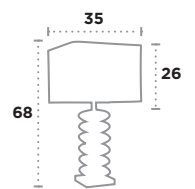

Mirror

UK Product Code	5110BK
EU Product Code	 EU5110BK
Body Finish	Mirror Glass
Shade Finish	Black Oblong Matt Fabric Shade
Lamp	E27 / Max Watt 1 x 60W

Bravo

UK Product Code	4318CC-1
EU Product Code	 EU4318CC-1
Body Finish	Chrome / Black Ceramic
Shade Finish	Black Square Fabric Shade
Lamp	E27 / Max Watt 1 x 60W

Mirror

UK Product Code	1610BK
EU Product Code	 EU1610BK
Body Finish	Black / Mirror
Shade Finish	Black Faux Silk Shade
Lamp	E27 / Max Watt 1 x 60W

Mirror

UK Product Code	1610
EU Product Code	 EU1610
Body Finish	Chrome / Mirror
Shade Finish	White Faux Silk Shade
Lamp	E27 / Max Watt 1 x 60W